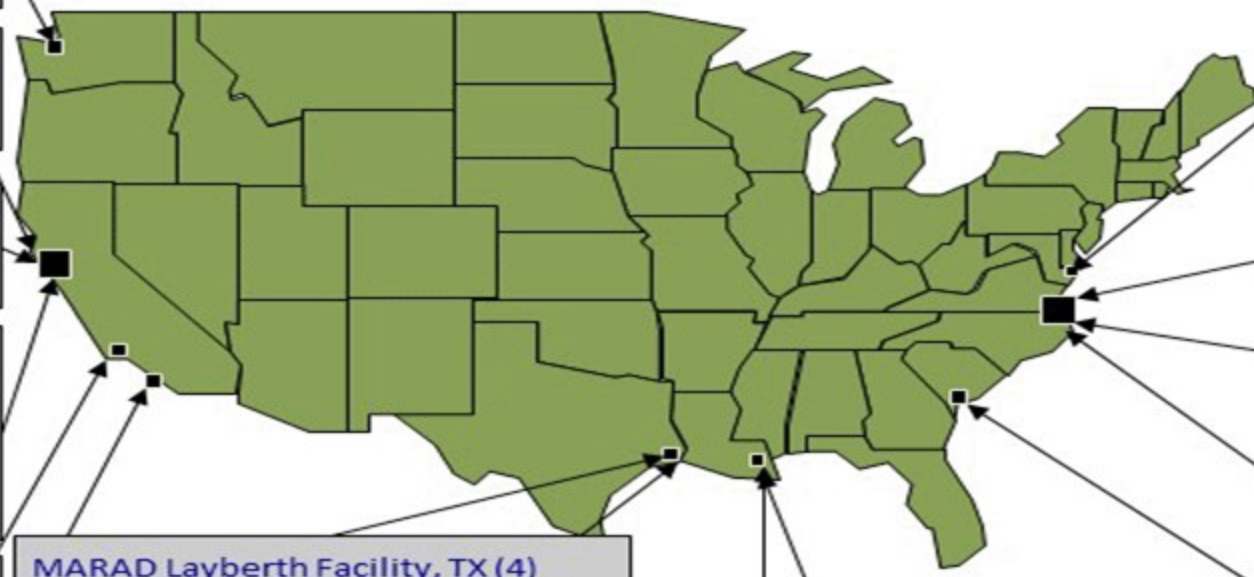

MARAD RRF Locations and Readiness

Tacoma, WA (2)
CAPE INTREPID Ro/Ro / ROS-5
CAPE ISLAND Ro/Ro / ROS-5

Alameda, CA (2)
GEM STATE T-ACS / ROS-5
KEYSTONE STATE T-ACS / ROS-5

Oakland, CA (2)
ADM CALLAGHAN Ro/Ro / ROS-5
CAPE ORLANDO Ro/Ro / ROS-5

San Francisco, CA (5)
ALGOL FSS / ROS-5
CAPE HENRY Ro/Ro / ROS-5
CAPE HORN Ro/Ro / ROS-5
CAPE HUDSON Ro/Ro / ROS-5
CAPELLA FSS / ROS-5

Long Beach, CA (2)
CAPE INSCRIPTION Ro/Ro / ROS-5
CAPE ISABEL Ro/Ro / ROS-5

San Diego, CA (1)
CURTISS T-AVB / ROS-5

MARAD Layberth Facility, TX (4)
CAPE VICTORY Ro/Ro / ROS-5
CAPE VINCENT Ro/Ro / ROS-5
POLLUX FSS / ROS-5
REGULUS FSS / ROS-5

Port of Beaumont, TX (3)
CAPE TAYLOR Ro/Ro / ROS-5
CAPE TEXAS Ro/Ro / ROS-5
CAPE TRINITY Ro/Ro / ROS-5

Charleston, SC (6)
CAPE DECISION Ro/Ro / ROS-5
CAPE DIAMOND Ro/Ro / ROS-5
CAPE DOMINGO Ro/Ro / ROS-5
CAPE DOUGLAS Ro/Ro / ROS-5
CAPE DUCATO Ro/Ro / ROS-5
CAPE EDMONT Ro/Ro / ROS-5