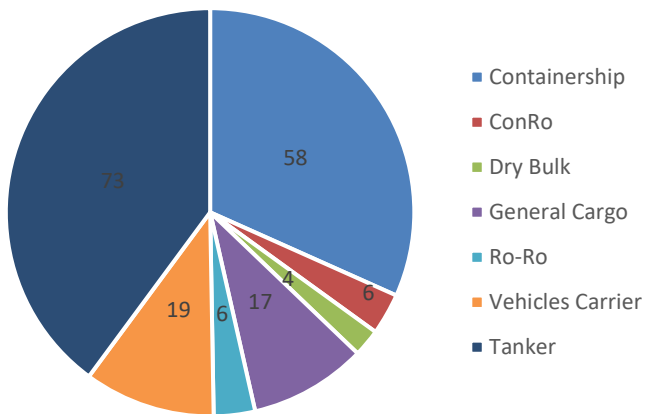

U.S.-Flag Fleet Overall